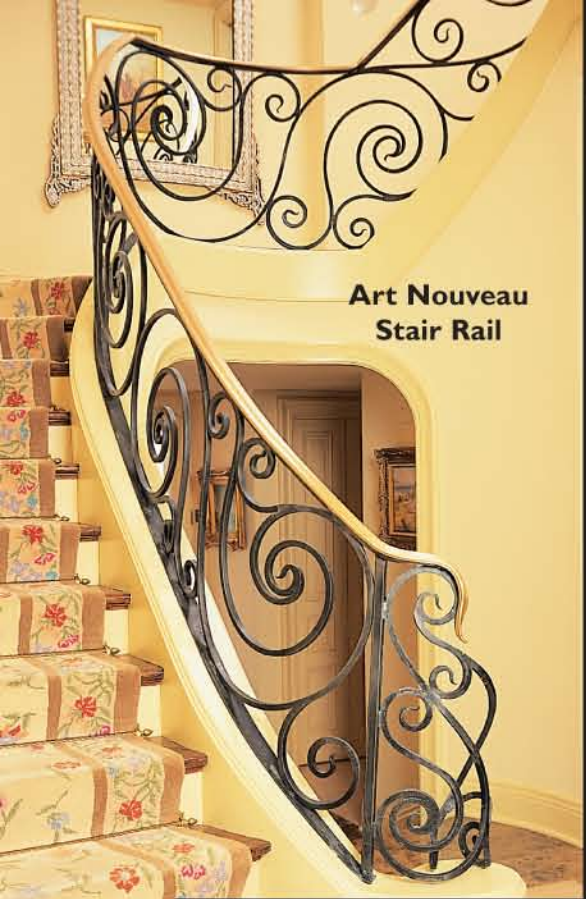

Art Nouveau Stair Rail

Art Nouveau Balcony Rail

Bronze Rosette Stair Rail

Gothic Gas Lantern

Copper Repoussé Firescreen

Copper & Steel Firescreen

Grapevine Chandelier

20' Hand Forged French Entrance Gates