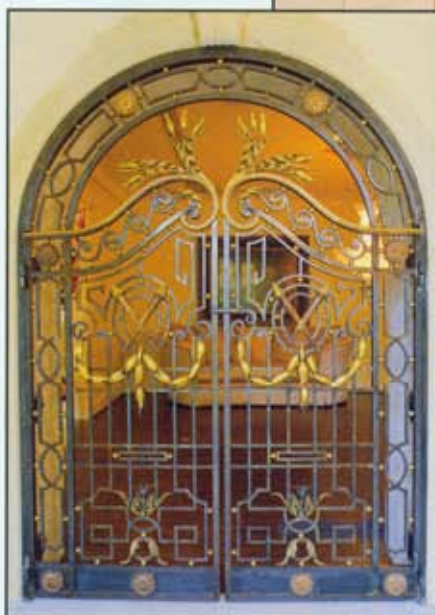

Potter Art Metal Studios, Inc.

• Extreme Metalwork •

The Potter Crest has meant superior quality in metal work for over 80 years – superior design, superior materials and superior workmanship.

For four generations, and more than eighty years, the Crest of the Potter family has been the inspiration of the finest metal artisans in the Southwest.

Potter Art Metal Studios, Inc. of Dallas has designed and wrought art metal products in iron, bronze, brass and aluminum which now grace thousands of homes nationwide.

Our designers assist customers in choosing from an endless array of products, materials and finishes which are then used to produce the custom design.

Product quality and customer satisfaction are our principle concerns. We invite you to visit our facility at any opportunity.

Potter Art Metal Studios has built a reputation which is much envied, often copied, but never equaled.

4500 N. Central Expwy. • Dallas, TX 75206
Phone: (214) 821-1419 • Fax: (214) 821-1442
www.potterartmetal.com